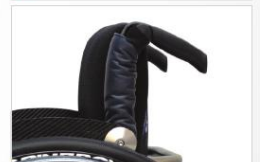

► **Shannon Murray, Model**

Hi·Lite

A classic RGK design, suitable for a wide range of users for whom lightweight and easy independent transportability are key.

Available in a choice of tube specifications, the 25mm main frame ensures no compromise in rigidity and performance, whilst allowing a clean and simple minimal design.

Wheel Sizes

Rear wheel size: 22, 24, 25, 26"
Castor wheel sizes: 3, 4, 5, 6"

Daily Life | Hi Lite

Carbon fibre footrest

Folding Backrest (Optional Extra)

Swept Castor Arm Design

Flip-down Push Handles