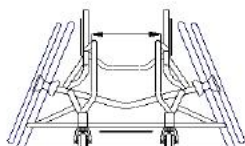

☐ Суженное к краю (заостренное) сиденье SF08

€123.00

Custom Size .....mm